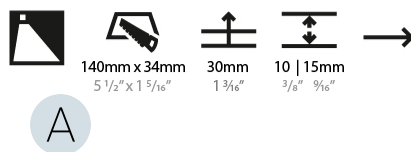

GENERAL

Series: Delight
Subseries: Delight String Wide
Brand: Prolicht
Division: Architectural
Mounting Type: Recessed
Mounting Location: Wall
Subcategory: Step Light

PHYSICAL

Shape: Rectangle
Width (mm): 40
Width (in): 1 9/16
Height (mm): 150
Depth (mm): 26
Height (in): 5 7/8
Depth (in): 1
Ceiling Thickness (mm): 10 / 12 / 15
Ceiling Thickness (in): 3/8 or 1/2 or 9/16
Min. Recessing Depth (mm): 30
Min. Recessing Depth (in): 1 3/16
Light Distribution: Asymmetric
Weight (kg): 0.21
Weight (lbs): 0.46
Screws: No visible screws
Fixture Finish: SSR / BKV / CWI / CRY / HAB / UFT / ITA / RUA / FTG / MYG / LOD / PUS / FRO / FUP / KIA / POP / BLS / SPG / MEY / GOH / GUM / CHC / COM / ABZ / JAG / OBR / MOS / ROR
Fixture Material: Aluminum
Cut-out Measurements: 140mm / 5 1/2" x 34mm / 1 5/16"

ELECTRICAL

Lamp Type: LED (Zhaga Standard)
Input Wattage (W): 2.2
Total Output Wattage (W): 2
Dimming: Non-Dimming / Phase Dimming (120Vac only) / 0-10V Dimming
Driver Included: No
Driver Location: Remote
Driver Type: Constant Current - 120 / 277Vac
Driver Class: Class 2
Input Voltage (V): 120 - 277
Constant Current (MA): 700

LED

Number of LEDs: 1
Color Temperature (°K): 2700 / 3000 / 3500 / 4000
Max. Delivered Lumen (lm): 60 / 60 / 68 / 70
CRI: >90 CRI
Lamp Life (hrs): 50000

OPTICAL

RATINGS AND CERTIFICATIONS

Certified By: Certified for North American Standards
IP rating: IP20