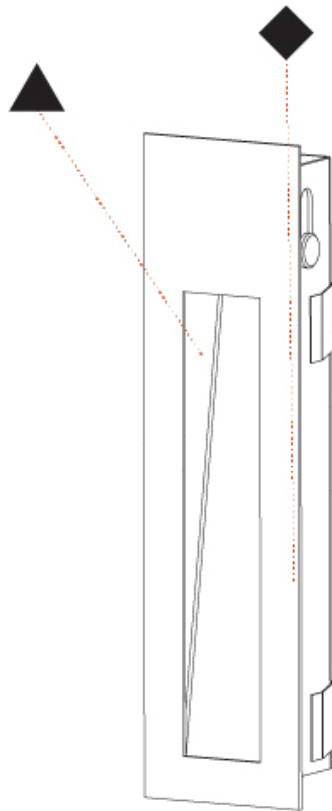

GENERAL

Series: Delight
Subseries: Delight String Wide
Brand: Prolicht
Division: Architectural
Mounting Type: Recessed
Mounting Location: Wall
Subcategory: Step Light

PHYSICAL

Shape: Rectangle
Width (mm): 40
Width (in): 1 9/16
Height (mm): 150
Depth (mm): 26
Height (in): 5 7/8
Depth (in): 1
Ceiling Thickness (mm): 10 / 12 / 15
Ceiling Thickness (in): 3/8 or 1/2 or 9/16
Min. Recessing Depth (mm): 30
Min. Recessing Depth (in): 1 3/16
Light Distribution: Asymmetric
Weight (kg): 0.21
Weight (lbs): 0.46
Screws: No visible screws
Fixture Finish: SSR / BKV / CWI / CRY / HAB / UFT / ITA / RUA / FTG / MYG / LOD / PUS / FRO / FUP / KIA / POP / BLS / SPG / MEY / GOH / GUM / CHC / COM / ABZ / JAG / OBR / MOS / ROR
Fixture Material: Aluminum
Cut-out Measurements: 140mm / 5 1/2" x 34mm / 1 5/16"

DELIGHT STRING WIDE RECESSED

A35698-

PROJECT

TYPE

SPECIFIER

QUANTITY

DATE

A

GENERAL

Series: Delight
Subseries: Delight String Wide
Brand: Prolicht
Division: Architectural
Mounting Type: Recessed
Mounting Location: Wall
Subcategory: Step Light

PHYSICAL

Shape: Rectangle
Length (mm): 250
Length (in): 9 ¹³ / ₁₆
Width (mm): 40
Width (in): 1 ⁹ / ₁₆
Height (mm): 250
Depth (mm): 26
Height (in): 9 ¹³ / ₁₆
Depth (in): 1
Ceiling Thickness (mm): 10 / 12 / 15
Ceiling Thickness (in): 3/8 or 1/2 or 9/16
Min. Recessing Depth (mm): 30
Min. Recessing Depth (in): 1 ³ / ₁₆
Light Distribution: Asymmetric
Weight (kg): .83
Weight (lbs): 1.8
Fixture Finish: SSR / BKV / CWI / CRY / HAB / UFT / ITA / RUA / FTG / MYG / LOD / PUS / FRO / FUP / KIA / POP / BLS / SPG / MEY / GOH / GUM / CHC / COM / ABZ / JAG / OBR / MOS / ROR
Fixture Material: Aluminum
Cut-out Measurements: 240mm / 9 7/16" x 34mm / 1 5/16"