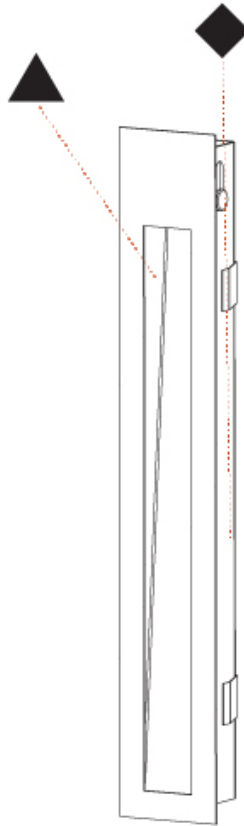

GENERAL

Series: Delight
Subseries: Delight String Wide
Brand: Prolicht
Division: Architectural
Mounting Type: Recessed
Mounting Location: Wall
Subcategory: Step Light

PHYSICAL

Shape: Rectangle
Width (mm): 40
Width (in): 1 9/16
Height (mm): 150
Depth (mm): 26
Height (in): 5 7/8
Depth (in): 1
Ceiling Thickness (mm): 10 / 12 / 15
Ceiling Thickness (in): 3/8 or 1/2 or 9/16
Min. Recessing Depth (mm): 30
Min. Recessing Depth (in): 1 3/16
Light Distribution: Asymmetric
Weight (kg): 0.21
Weight (lbs): 0.46
Screws: No visible screws
Fixture Finish: SSR / BKV / CWI / CRY / HAB / UFT / ITA / RUA / FTG / MYG / LOD / PUS / FRO / FUP / KIA / POP / BLS / SPG / MEY / GOH / GUM / CHC / COM / ABZ / JAG / OBR / MOS / ROR
Fixture Material: Aluminum
Cut-out Measurements: 140mm / 5 1/2" x 34mm / 1 5/16"

GENERAL

Series: Delight
Subseries: Delight String Wide
Brand: Prolicht
Division: Architectural
Mounting Type: Recessed
Mounting Location: Wall
Subcategory: Step Light

PHYSICAL

Shape: Rectangle
Length (mm): 250
Length (in): 9 ¹³ / ₁₆
Width (mm): 40
Width (in): 1 ⁹ / ₁₆
Height (mm): 250
Depth (mm): 26
Height (in): 9 ¹³ / ₁₆
Depth (in): 1
Ceiling Thickness (mm): 10 / 12 / 15
Ceiling Thickness (in): 3/8 or 1/2 or 9/16
Min. Recessing Depth (mm): 30
Min. Recessing Depth (in): 1 ³ / ₁₆
Light Distribution: Asymmetric
Weight (kg): .83
Weight (lbs): 1.8
Fixture Finish: SSR / BKV / CWI / CRY / HAB / UFT / ITA / RUA / FTG / MYG / LOD / PUS / FRO / FUP / KIA / POP / BLS / SPG / MEY / GOH / GUM / CHC / COM / ABZ / JAG / OBR / MOS / ROR
Fixture Material: Aluminum
Cut-out Measurements: 240mm / 9 7/16" x 34mm / 1 5/16"

DELIGHT STRING WIDE RECESSED

A35699-

PROJECT

TYPE

SPECIFIER

QUANTITY

DATE

A