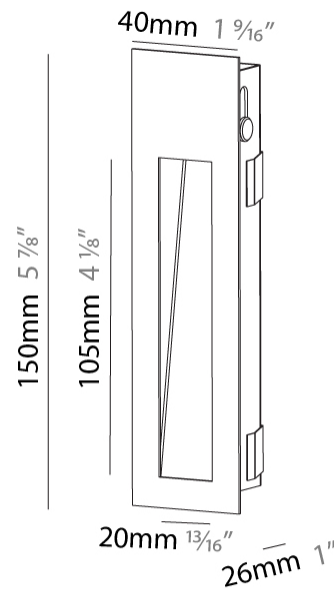

GENERAL

Series: Delight
Subseries: Delight String Wide
Brand: Prolicht
Division: Architectural
Mounting Type: Recessed
Mounting Location: Wall
Subcategory: Step Light

PHYSICAL

Shape: Rectangle
Width (mm): 40
Width (in): 1 9/16
Height (mm): 150
Depth (mm): 26
Height (in): 5 7/8
Depth (in): 1
Ceiling Thickness (mm): 10 / 12 / 15
Ceiling Thickness (in): 3/8 or 1/2 or 9/16
Min. Recessing Depth (mm): 30
Min. Recessing Depth (in): 1 3/16
Light Distribution: Asymmetric
Weight (kg): 0.21
Weight (lbs): 0.46
Screws: No visible screws
Fixture Finish: SSR / BKV / CWI / CRY / HAB / UFT / ITA / RUA / FTG / MYG / LOD / PUS / FRO / FUP / KIA / POP / BLS / SPG / MEY / GOH / GUM / CHC / COM / ABZ / JAG / OBR / MOS / ROR
Fixture Material: Aluminum
Cut-out Measurements: 140mm / 5 1/2" x 34mm / 1 5/16"

ELECTRICAL

Lamp Type: LED (Zhaga Standard)
Input Wattage (W): 2.2
Total Output Wattage (W): 2
Dimming: Non-Dimming / Phase Dimming (120Vac only) / 0-10V Dimming
Driver Included: No
Driver Location: Remote
Driver Type: Constant Current - 120 / 277Vac
Driver Class: Class 2
Input Voltage (V): 120 - 277
Constant Current (MA): 700

LED

Number of LEDs: 1
Color Temperature (°K): 2700 / 3000 / 3500 / 4000
Max. Delivered Lumen (lm): 60 / 60 / 68 / 70
CRI: >90 CRI
Lamp Life (hrs): 50000

OPTICAL

RATINGS AND CERTIFICATIONS

Certified By: Certified for North American Standards
IP rating: IP20